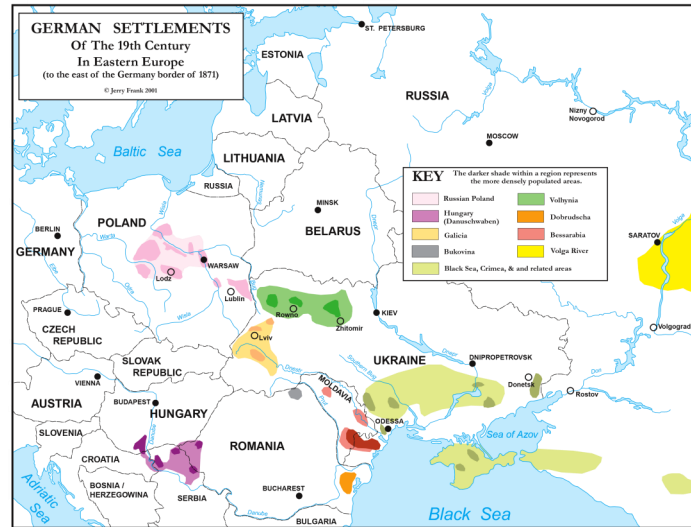

OBJECTIVES

The Society for German Genealogy in Eastern Europe provides a forum for people interested in the ancestry, culture and history of Germans from Volhynia (modern northwestern Ukraine) and Russian Poland (modern central and eastern Poland).

SGGEE assists in research of ancestors with migration connections to Kiev and Podolia in Ukraine, East and West Prussia, Pomerania, Posen, Silesia and other regions of the former German Empire.

RESOURCES

To those who are looking for traces of their ancestors, the task of finding records of them in places with strange sounding names is a formidable one.

If you have knowledge that your ancestors lived, for even a short time, in one of the lands covered by SGGEE, then our website and society will be of interest.

WEBSITE

SGGEE has a comprehensive website in two sections, Public and Members Only.

A partial listing of information includes:

- Data from St. Petersburg records for Volhynia
- Indexes for records in the Zhytomyr Oblast Archives that are not available online; they cover Lutheran births, deaths and marriages from 1900 to about 1918
- Research aids

REVISED FEBRUARY 2015

©2001 by Jerry Frank. See sggee.org for this and other maps.

- Maps
- Master Pedigree Database
- Membership Database
- Back issues of SGGEE Journals
- Parish Records Index (300,000)
- Advanced St. Petersburg Search Tool
- Lublin Digital Archive Search Utility

ST. PETERSBURG EXTRACTIONS

The Volhynian Lutheran St. Petersburg extractions are on the SGGEE website.

Basic data from this huge extraction program is accessible in the public area, but SGGEE members have access to a sophisticated search tool for ancestor births, marriages and deaths.

MASTER PEDIGREE DATABASE

Our Master Pedigree Database is a combination of original research and information from members' pedigrees.

The addition of 165,000 names from birth, marriage and death records in central Poland, combined with the pedigrees from the membership, means the total number of entries exceeds 500,000 names.

The major feature of this database is that family members are linked. If you find one member of a family, you will probably find several other members of the same family.

JOURNAL

A Journal is published quarterly and distributed via the Internet.

The Journal contains society and convention information; articles on political, cultural or family histories; current research projects and other items of interest to members.

FREE LIST SERVICE

SGGEE operates an Internet list service where members and the public can post questions and comments.

ANNUAL CONVENTION

Each year a different city is selected for the SGGEE Annual Convention and Annual General Meeting.

Our conventions feature speakers with a background in genealogy and/or history studies; displays of genealogy/books/maps on computer files or hard copy as available for a venue; searching of the SGGEE databases; and assistance and advice on researching family history or translating records.