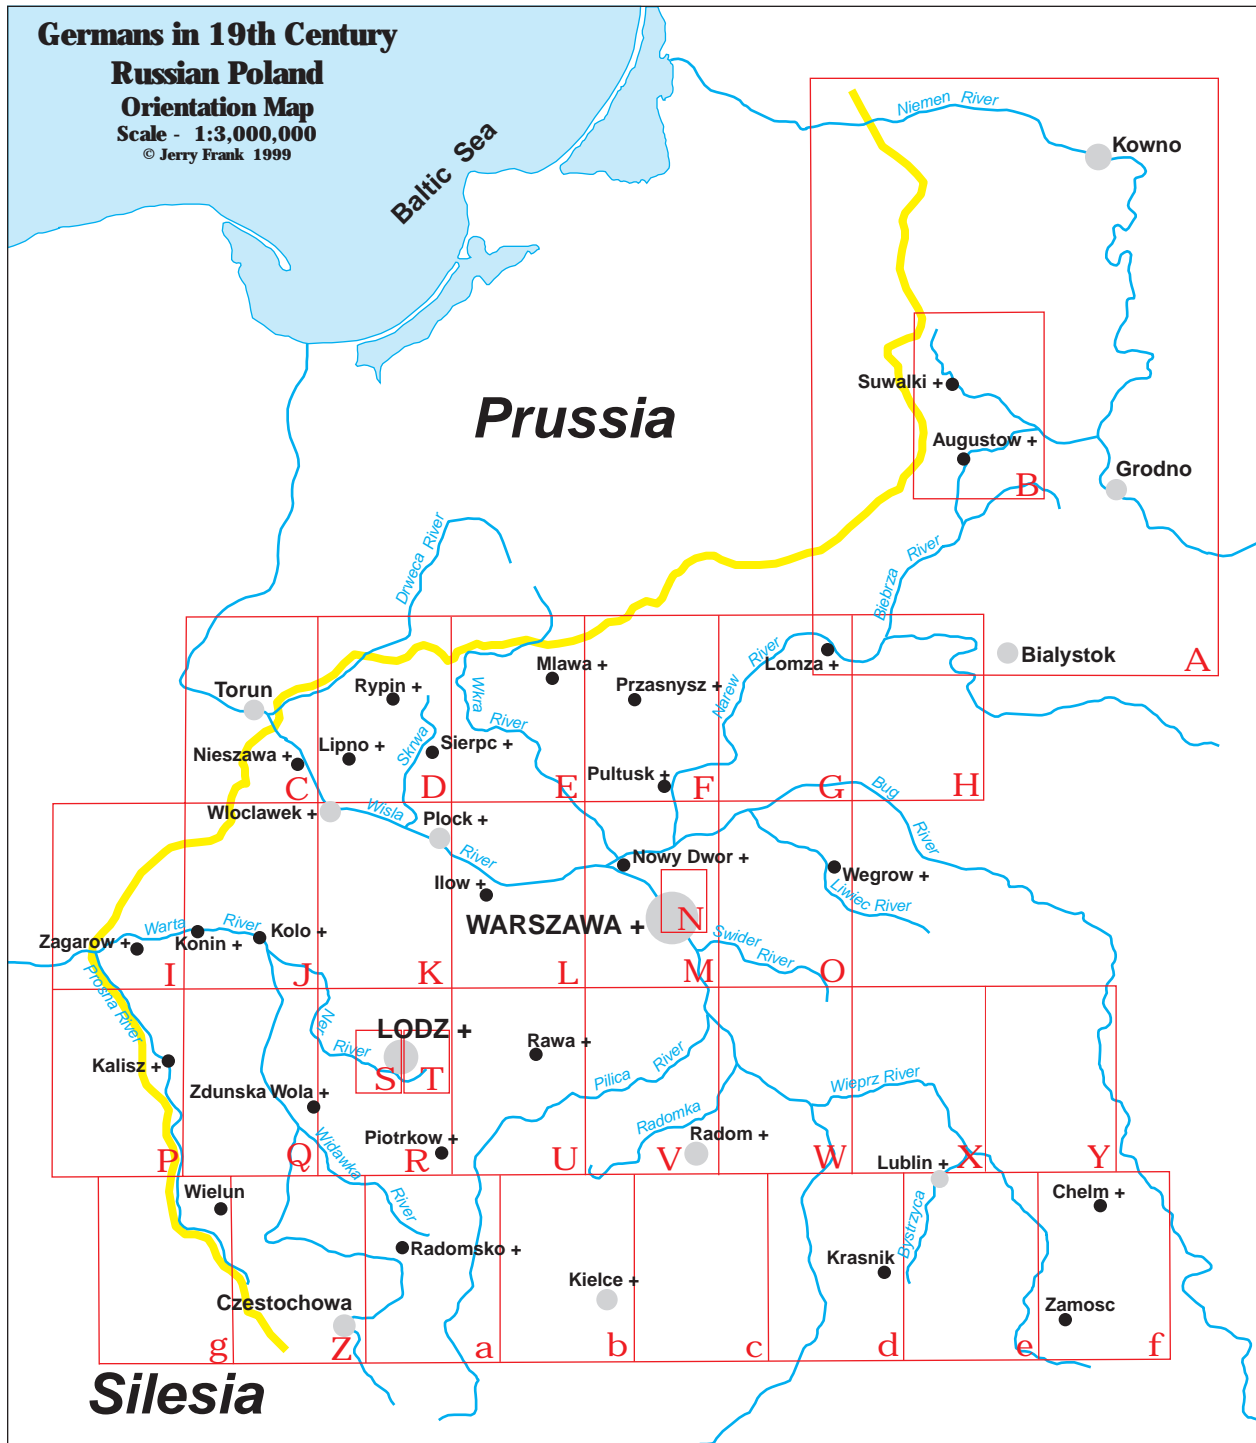

Germans in 19th Century

Russian Poland

Orientation Map

Scale - 1:3,000,000

© Jerry Frank 1999

Legend

Applies to the detail maps on following pages.

Major rivers with islands

Main roads

Main cities and towns

Minor rivers

Secondary roads

Other towns and villages

Lakes

Country borders

Lutheran parish centre

The size of the dot locating a town or village is not necessarily indicative of population or actual size.